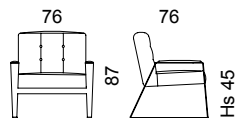

DIVANI E POLTRONE / SOFAS AND ARMCHAIRS

RITZ

ARMCHAIR

SCHEDA TECNICA *TECHNICAL SHEET*

DV HOME
COLLECTION

ITALIAN LUXURY BRAND

Articolo / Article: **RITZ POLTRONA / RITZ ARMCHAIR**
 Peso / Weight: **kg. 55,00** - Volume / Volume **MC 0,70**
 Tessuto / Fabric: **mt 4,50** - Pelle / Leather: **M² 6,00**